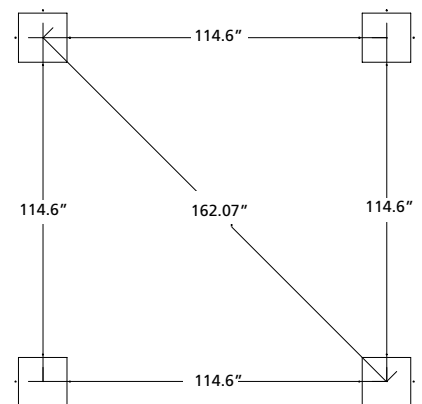

### Sonoma 10 Pergola Features

- White Cedar Wood
- 10' x 10' design
- Precision cut and ready-to-assemble
- Optional 12-piece lattice shade roof
- Anchor System
- Optional privacy wall
- Screen and lattice roof offer wind and sun protection
- Arched roof custom design
- Available in redwood, mocha or grey stain
- 3 year warranty on structure

### Sonoma 10 Pergola Specifications

MODEL	HEIGHT	WIDTH	DEPTH	WEIGHT
SONOMA 10-M	117.7"	114.6"	114.6"	375 LBS

**NOTE:** Pergolas must be anchored to footings, deck or patio slab.

OPTIONS FOR SONOMA PERGOLA IN MOCHA	MODEL
Lattice in Mocha (order 4 boxes)	SONOMA10-M-LATT
Wall Supports in Mocha Finish	SONOMA10-M-WALL-S
Wall Panels in Mocha Finish	SONOMA10-M-WALL-P
Decorative Post Bases in Mocha Finish	POSTBASE-M

Options also available in redwood and grey.

Dimensions above are in inches. Reference dimensions only. We recommend measuring individual units at installation. Refer to installation manual for detailed specifications on installing this product.